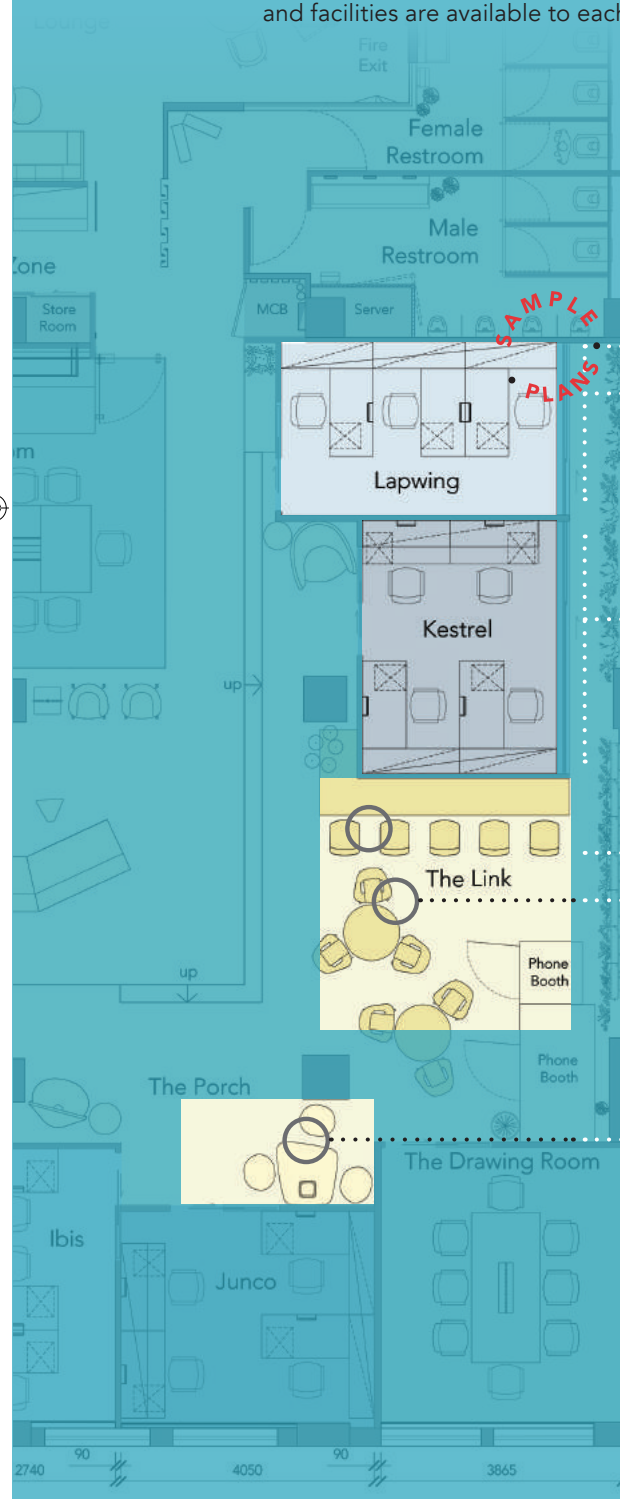

OUR PLAN

YOUR MEMBERSHIP OPTIONS

There are two **ROOM** membership options and two **OPEN PLAN** membership options. You will see on the Price Options (inside page) what areas and facilities are available to each type of membership.

ROOM MEMBERSHIP :

Trio Room Member

A Trio Room is suitable for 3 people
There are 4 x Trio Rooms
(total 12 people)

Quad Room Member

A Quad Room is suitable for 4 people
There are 8 x Quad Rooms
(total 32 people)

OPEN PLAN MEMBERSHIP :

Hot Desk Member

There are 35 Hot Desk spaces in the Common Area

Area Member

There are 48 seats available spread throughout the Common Area

FINEST DESIGN NEST
Workshop C
4/F, Wui Wah Factory Building
1035-1037 Yee Kuk West Street
Lai Chi Kok, Kowloon
Hong Kong
九龍荔枝角醫局西街1035-1037號
滙華工廠大廈4樓C室
P +852 2741 1113
F +852 3700 6200
E info@FinestDesignNest.com

THE PLACE PLAN

THE PRICE PLAN

CHOOSE YOUR MEMBERSHIP

Trio Room

Quad Room

Hot Desk Member

Area Member

A project by **Finest Office Furniture Supplies**. A spacious & inspiring co-working environment for the Hong Kong Design Community.