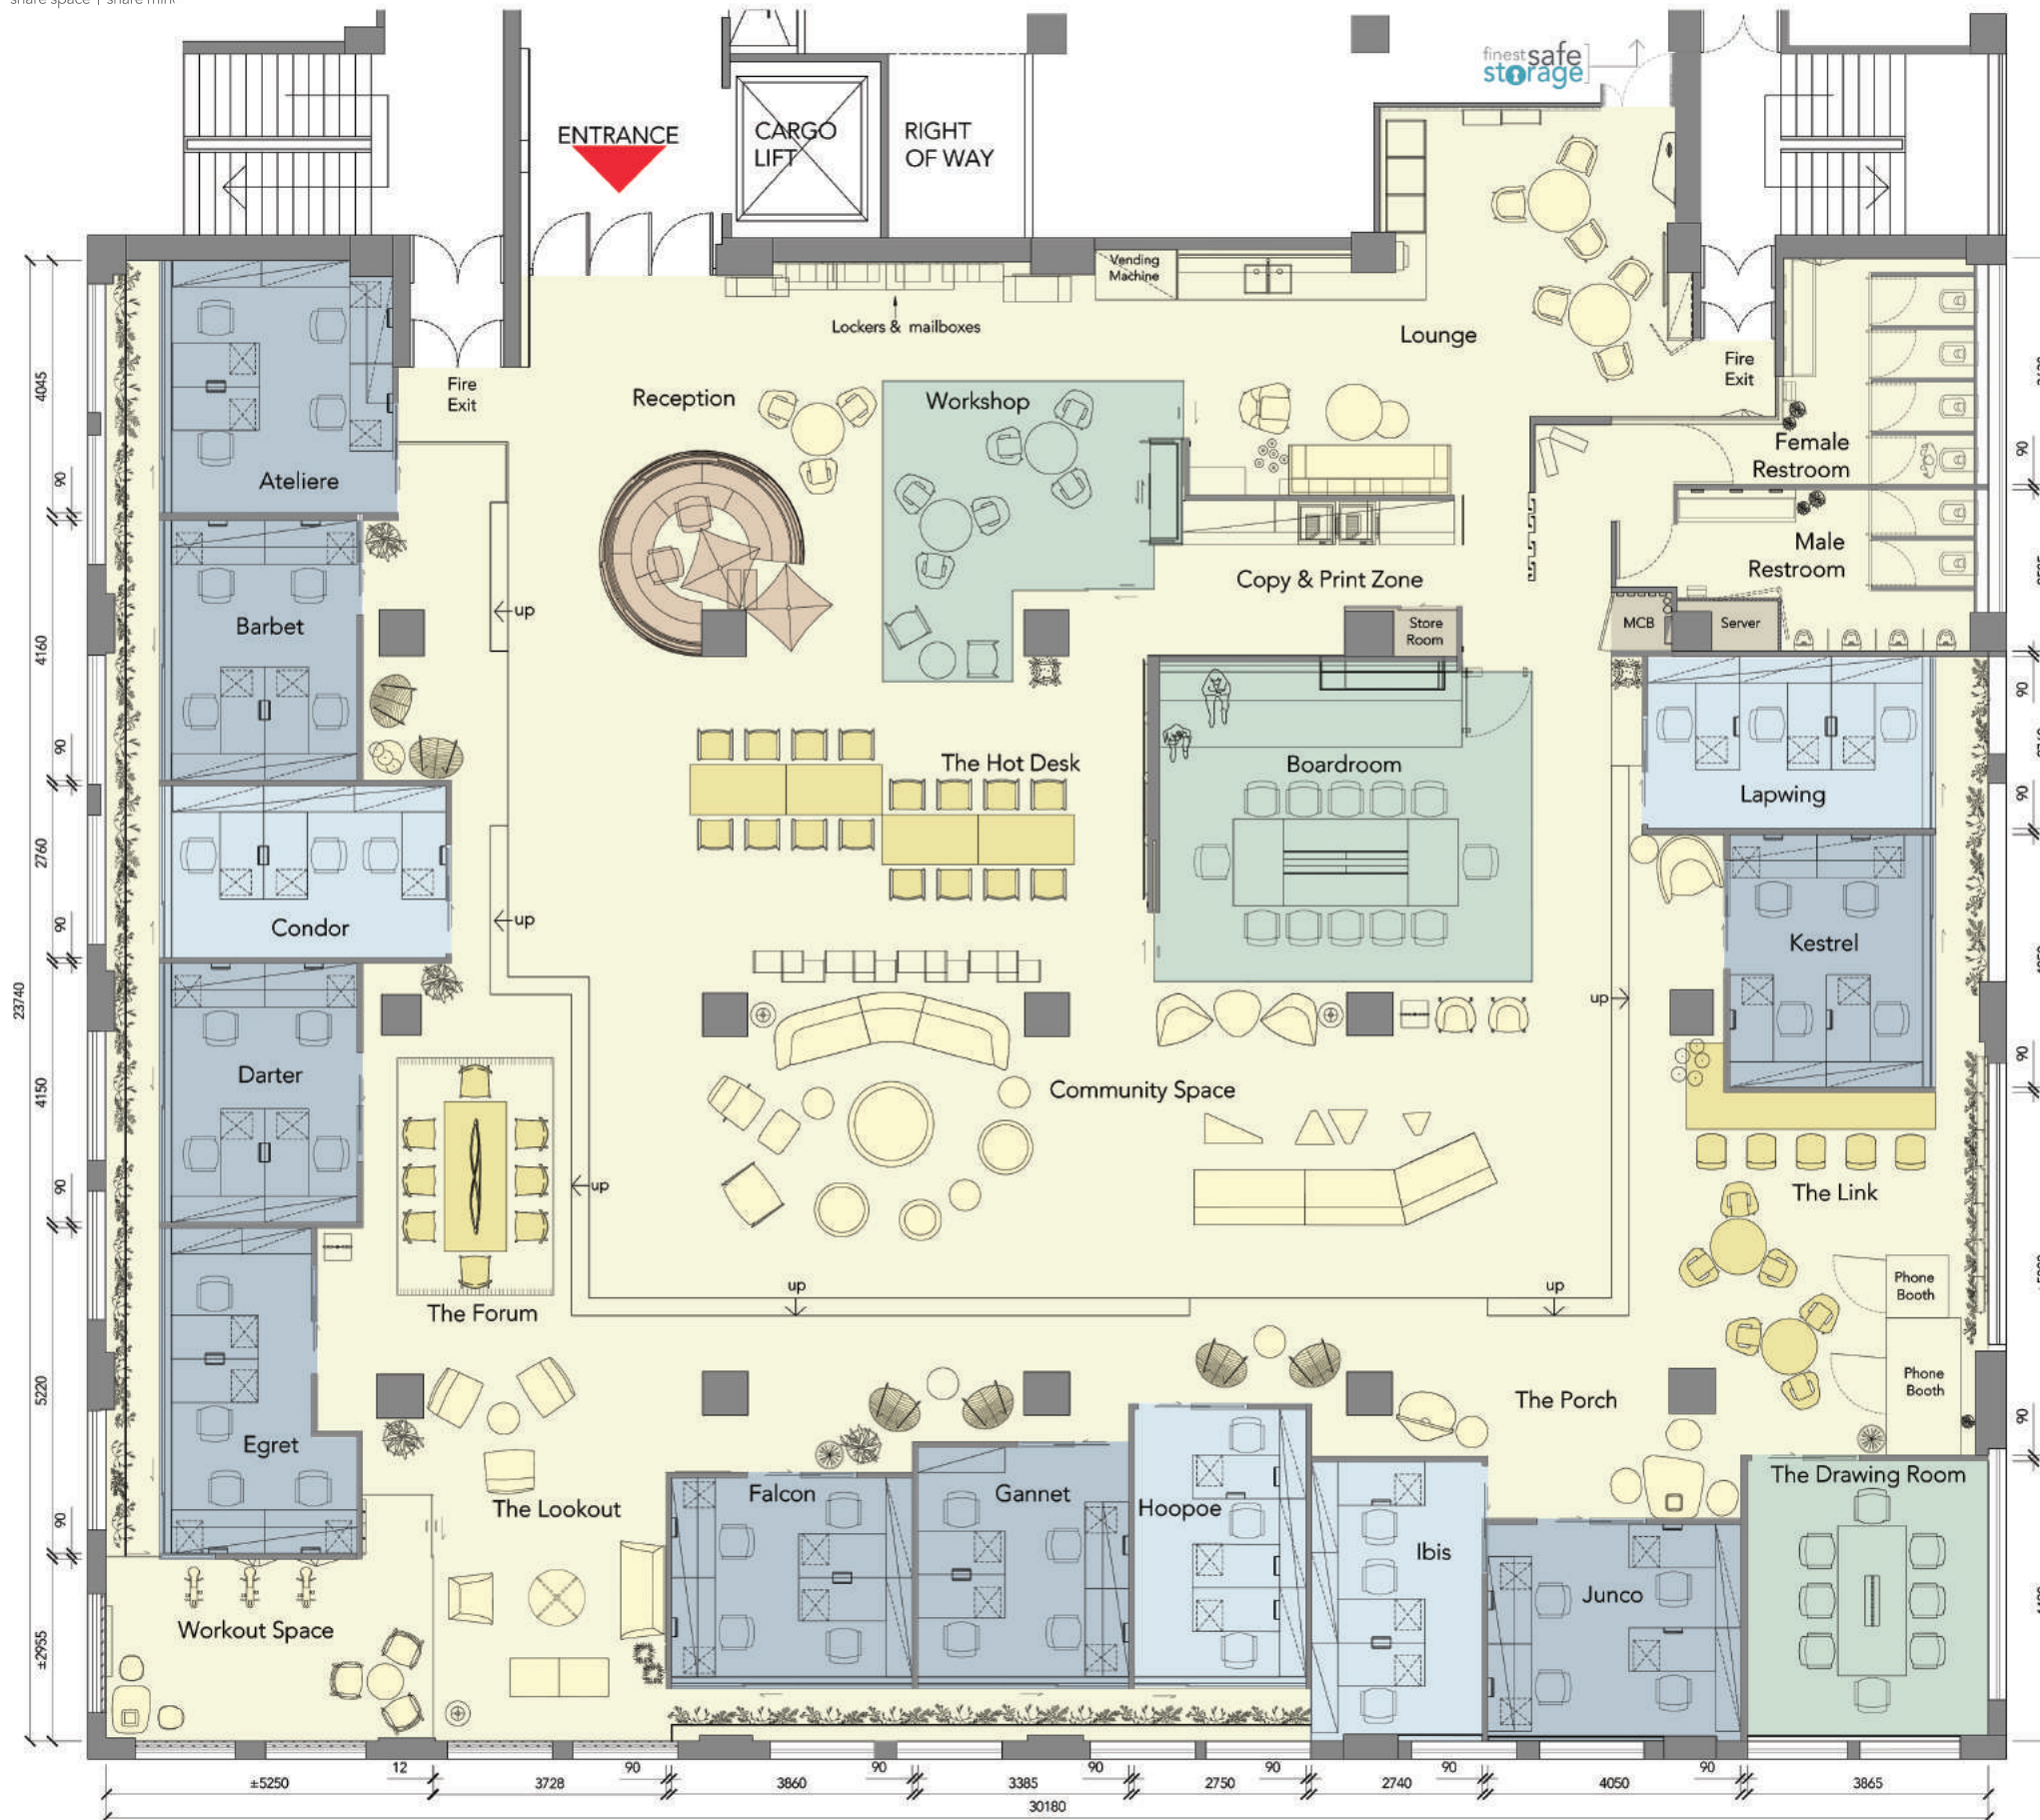

Room Names / Area

Ateliere	QUAD	14.8m²
Barbet	QUAD	13m²
Condor	TRIO	12.5m²
Darter	QUAD	13m²
Egret	QUAD	13.8m²
Falcon	QUAD	12.9m²
Gannet	QUAD	12.9m²
Hoopoe	TRIO	12.2m²
Ibis	TRIO	12.2m²
Junco	QUAD	14m²
Kestrel	QUAD	13.2m²
Lapwing	TRIO	12.6m²

Room Types:

TRIO Room: 12.2m²-12.6m² / x 4
QUAD Room: 12.9m²-14.8m² / x 8

Total Floor Area: 762m²

TRIO + QUAD Rooms	157.1m²
Common Area	538.5m²
Boardroom	29.6m²
The Drawing Room	17.3m²
Workshop	18.7m²
Private Area	0.8m²

Measurements are for reference only

Total Capacity 130 PPL

TRIO Room Member	12 PPL
QUAD Room Member	32 PPL
HOT DESK Member	35 PPL
AREA Member	48 PPL
Receptionist	3 PPL

Address:

Workshop C
4/F, Wui Wah Factory Building
1035-1037 Yee Kuk West Street
Lai Chi Kok, Kowloon
Hong Kong

FINEST DESIGN NEST PRICE OPTIONS:

Membership Options	ROOM MEMBERSHIP		OPEN PLAN MEMBERSHIP		Additional Charge
	Trio Room	Quad Room	Hot Desk Member	Area Member	
Monthly Fee and Additional Charge	HK$13,500	HK$18,000	HK$3,500	HK$2,500	
Electricity Cost	✓	✓			By metre in the room
Set-up Fee (Non-refundable)	HK$1,000	HK$1,000	HK$1,000	HK$1,000	
Room Exchange Charge	HK$5,000	HK$5,000			
Membership Period	3 or 6 months	3 or 6 months	3 or 6 months	3 or 6 months	
Security Deposit	2 monthly fee	2 monthly fee	2 monthly fee	2 monthly fee	
Discount Term	Monthly in advance. 10% discount for 6 consecutive monthly fee in advance.				
Guest Day Pass / mth	9 / room	12 / room	3 / member	3 / member	HK$200 / guest

Accessible Areas (Opening Hours: 9:00 - 22:00 Monday to Saturday except Public Holidays)

Private Room	TRIO Room	QUAD Room	Hot Desk Member	Area Member	Additional Charge
Hot Desk Area:					
• The Hot Desk			✓		
• The Forum					
• The Link (Excluding Phone Booths)					
Common Area:					
• Lounge					
• Community Space					
• The Lookout					
• The Porch					
• Copy & Print Zone					
• Workout Space					
Workshop (Max: 3 ppl x 2 groups)*	✓	✓	✓	✓	
The Drawing Room (Max: 8 ppl)*	10 hours for Free / mth	14 hours for Free / mth	2 hours for Free / mth	HK$200 / hr	HK$200 / hr (Members) HK$400 / hr (Non-members)
Boardroom (Max: 24 ppl)*	4 hours for Free / mth	6 hours for Free / mth	HK$500 / hr	HK$500 / hr	HK$500 / hr (Members) HK$1,000 / hr (Non-members)
Event Space for Rental in Common Area (Max: 150 ppl)	HK$4,000/hr (Members) and HK$5,000/hr (Non-members)				

Amenities