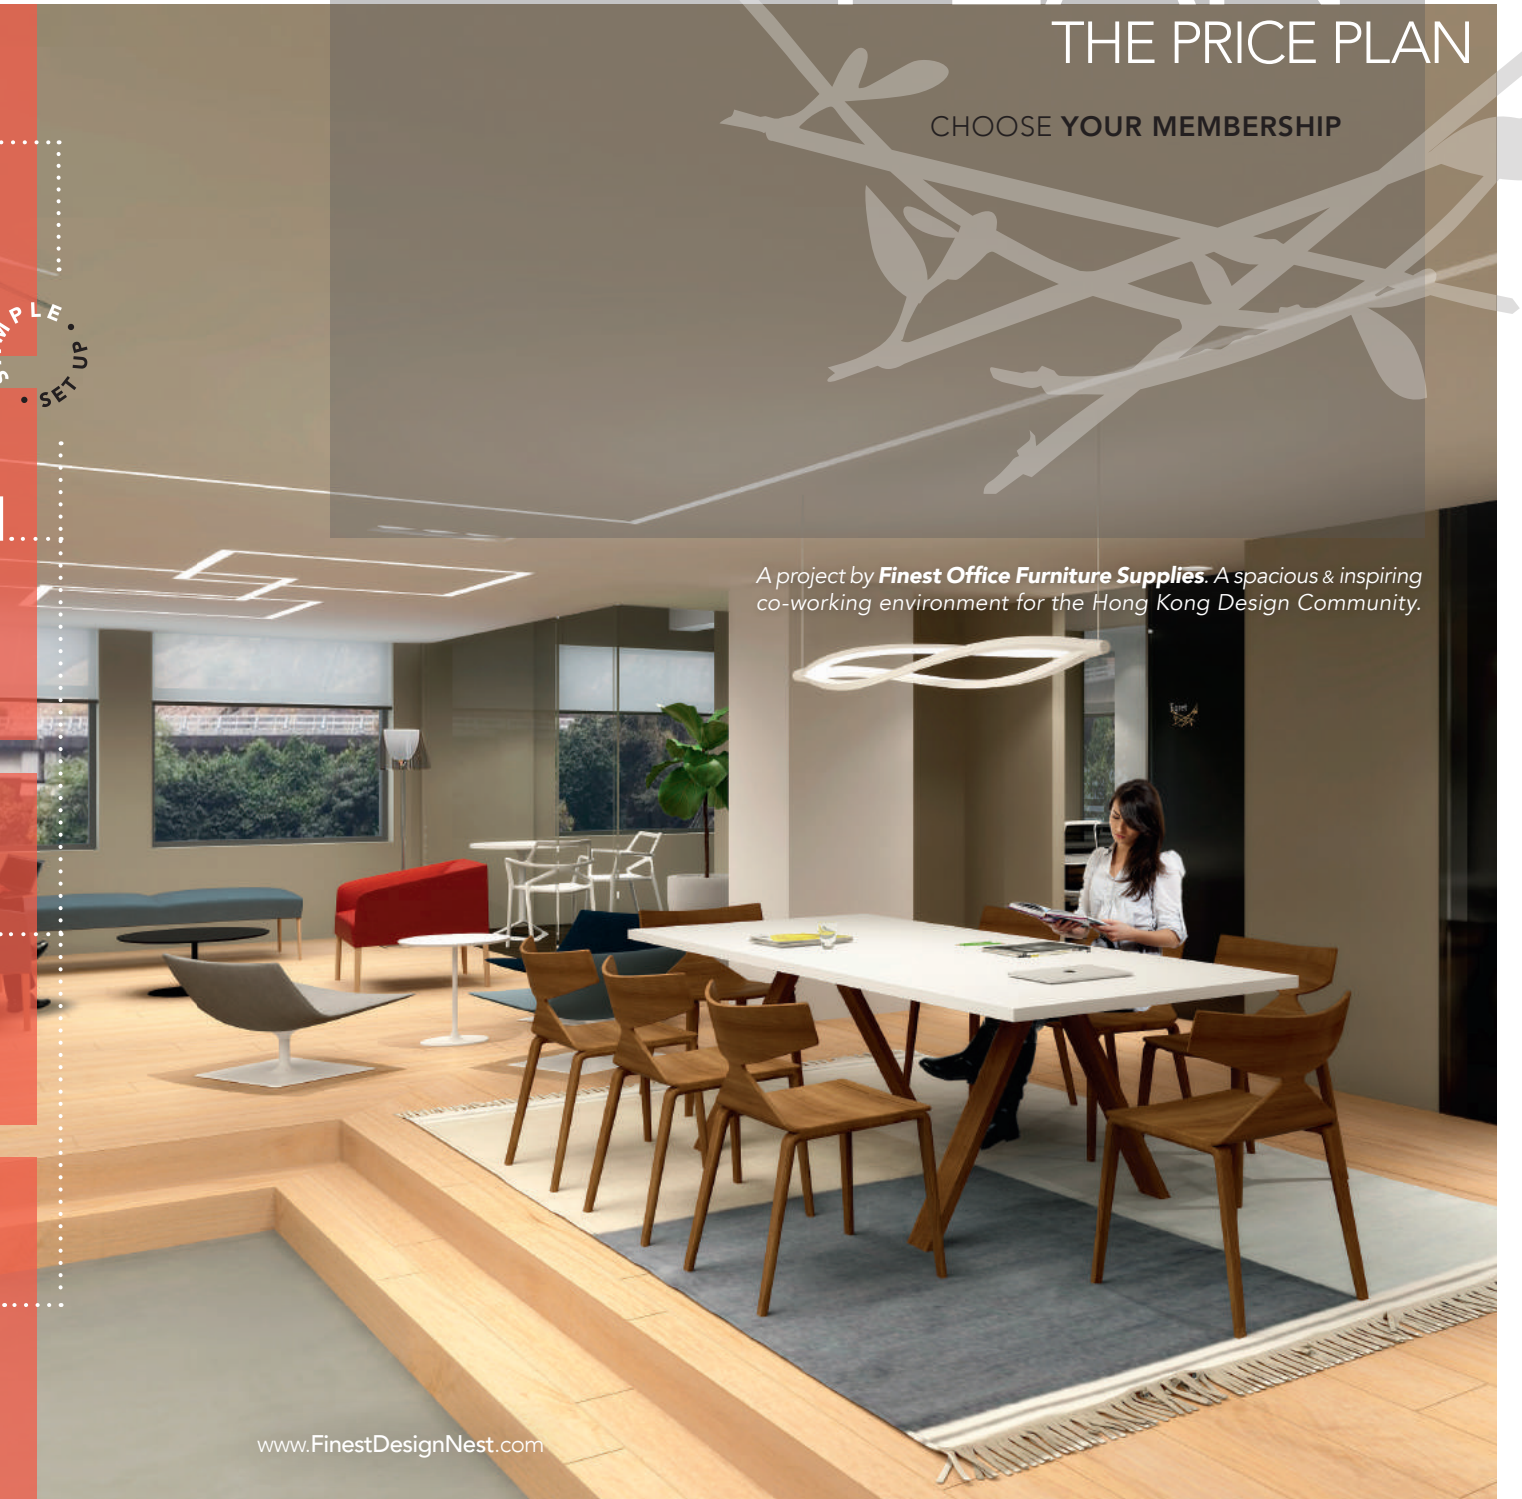

THE PLACE PLAN

THE PRICE PLAN

CHOOSE YOUR MEMBERSHIP

Trio Room

Quad Room

Hot Desk Member

Area Member

A project by **Finest Office Furniture Supplies**. A spacious & inspiring co-working environment for the Hong Kong Design Community.