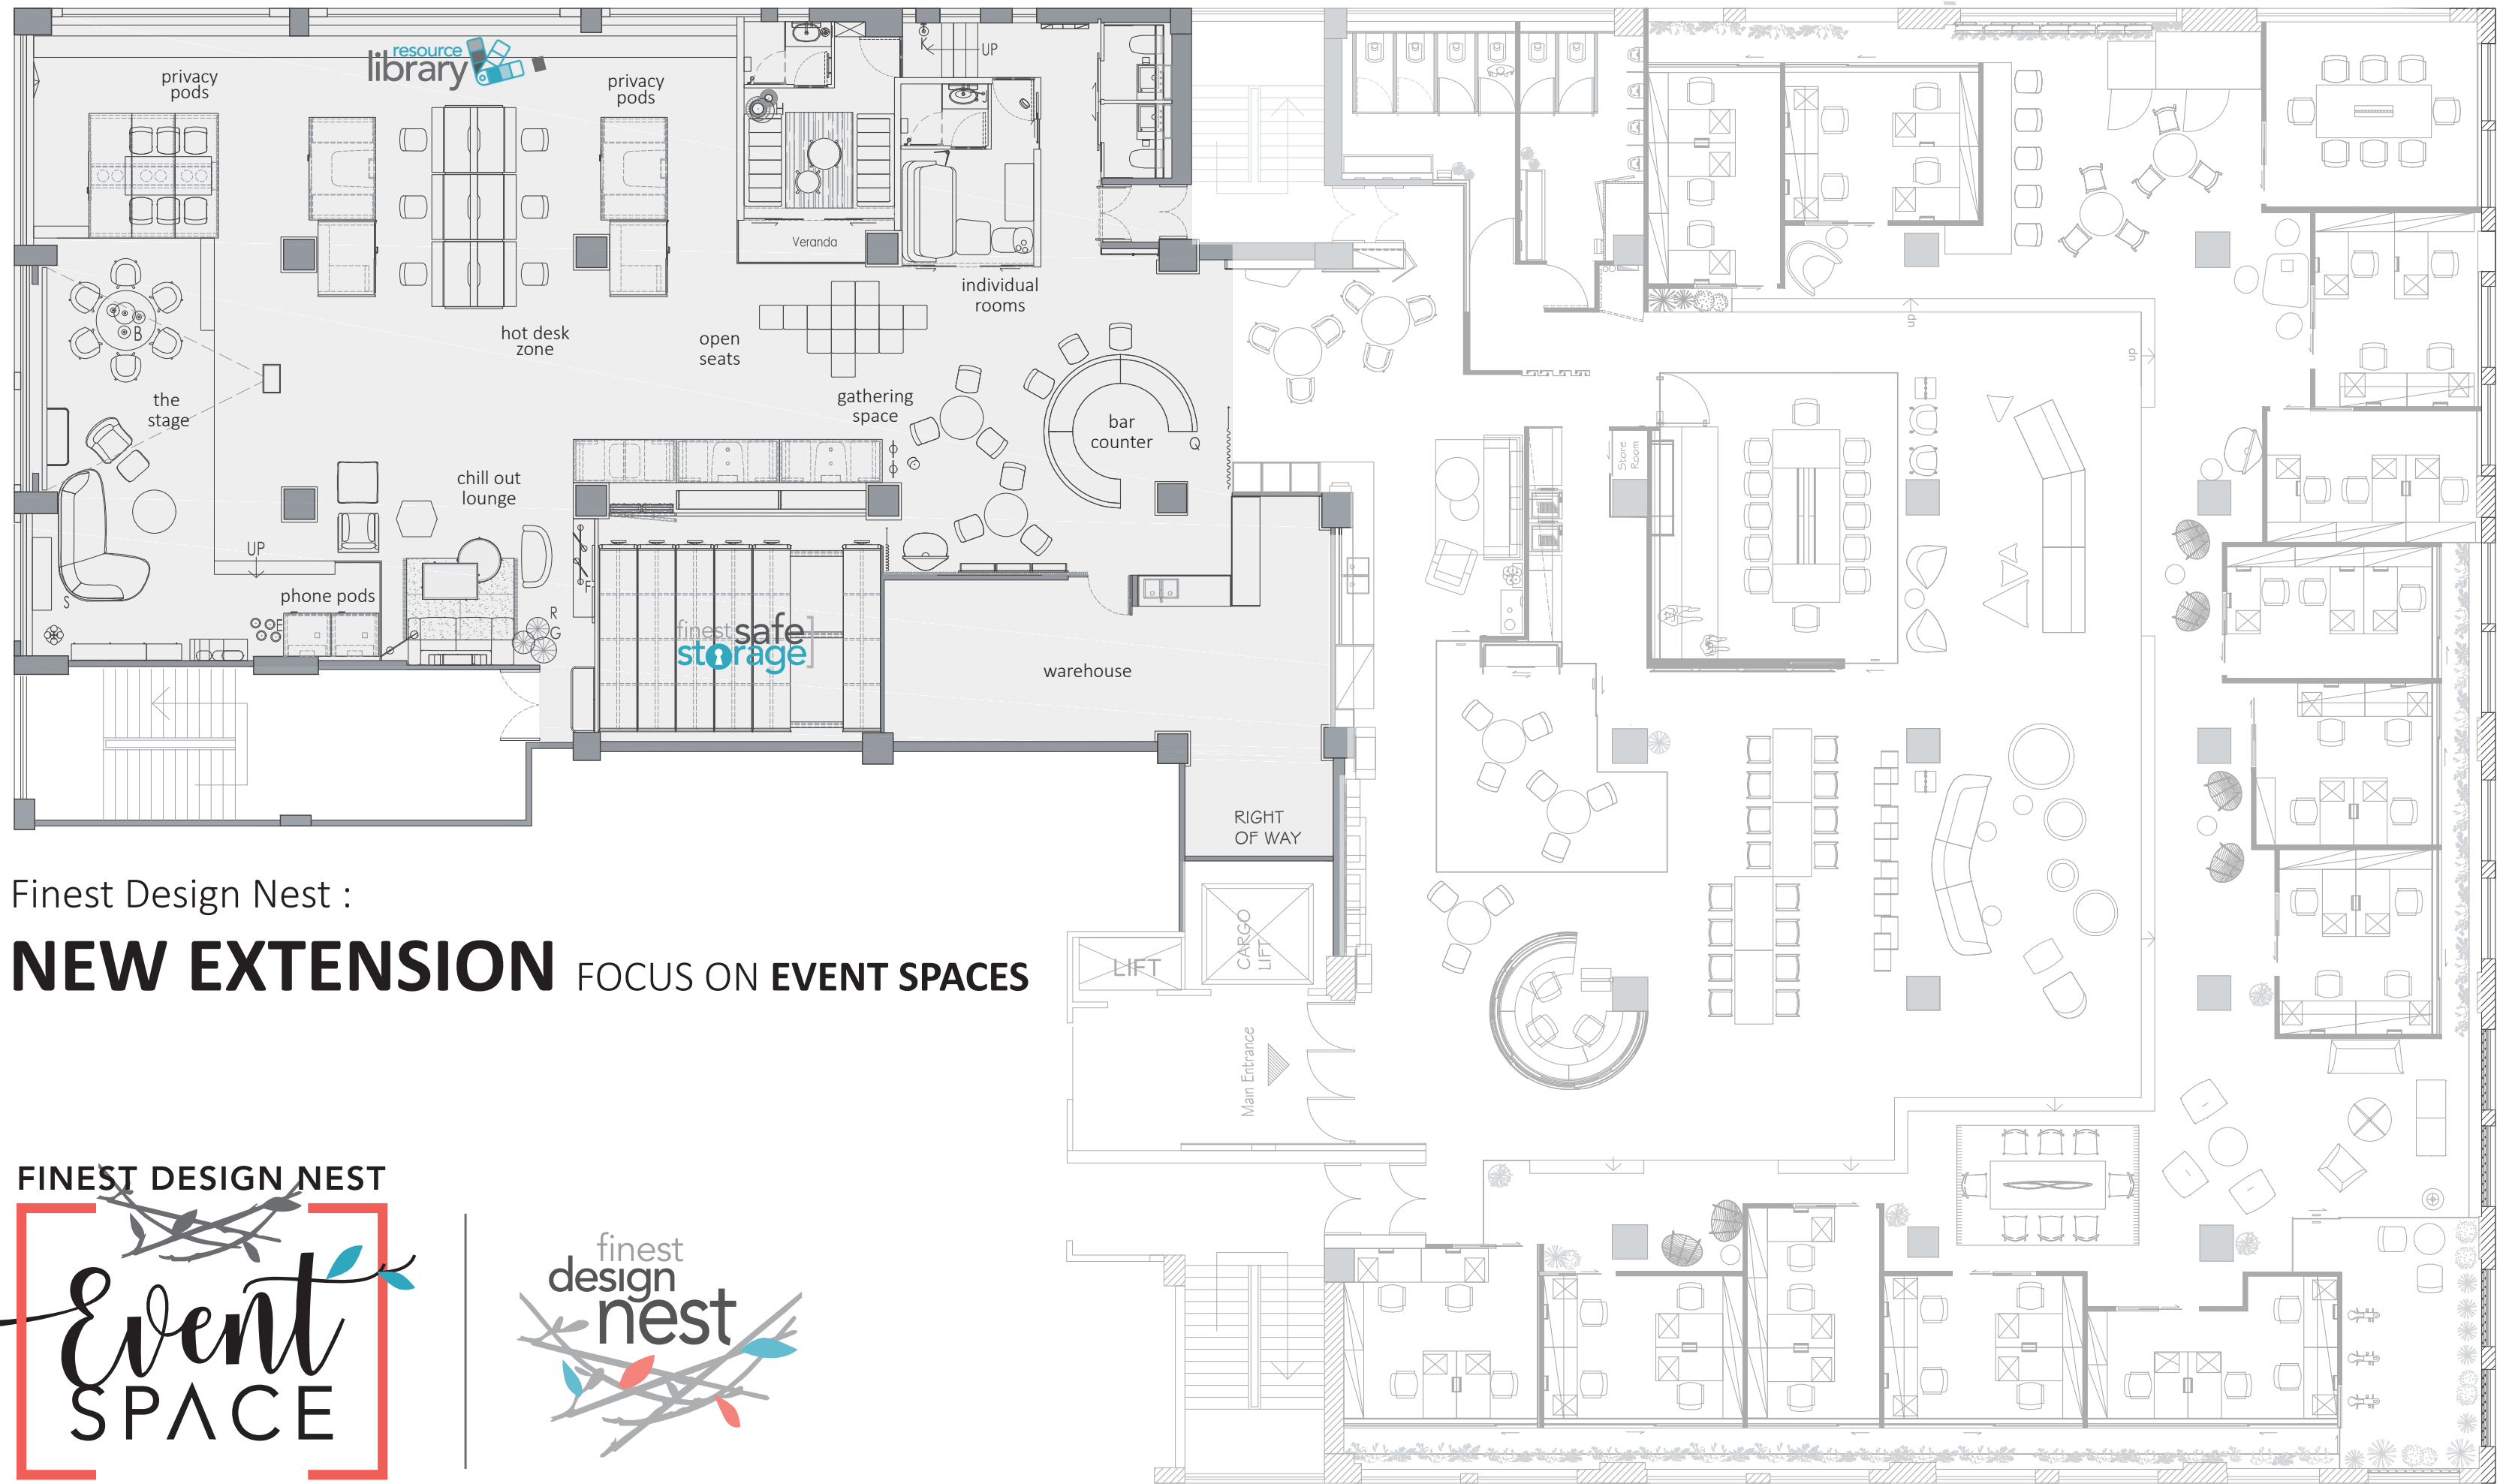

FDN_01 Floor Plan
 1:100 @ A3

FINEST DESIGN NEST PRICE OPTIONS:

Membership Options	ROOM MEMBERSHIP		OPEN PLAN MEMBERSHIP		Additional Charge
	Trio Room	Quad Room	Hot Desk Member	Area Member	
Monthly Fee and Additional Charge	HK\$13,500	HK\$18,000	HK\$3,500	HK\$2,500	
Electricity Cost	✓	✓			By metre in the room
Set-up Fee (Non-refundable)	HK\$1,000	HK\$1,000	HK\$1,000	HK\$1,000	
Room Exchange Charge	HK\$5,000	HK\$5,000			
Membership Period	3 or 6 months	3 or 6 months	3 or 6 months	3 or 6 months	
Security Deposit	2 monthly fee	2 monthly fee	2 monthly fee	2 monthly fee	
Discount Term	Monthly in advance. 10% discount for 6 consecutive monthly fee in advance.				
Guest Day Pass / mth	9 / room	12 / room	3 / member	3 / member	HK\$200 / guest

Accessible Areas (Opening Hours: 9:00 - 22:00 Monday to Saturday except Public Holidays)

Private Room	TRIO Room	QUAD Room	Hot Desk Member	Area Member	Additional Charge
Hot Desk Area:					
• The Hot Desk			✓		
• The Forum					
• The Link (Excluding Phone Booths)					
Common Area:					
• Lounge					
• Community Space					
• The Lookout					
• The Porch					
• Copy & Print Zone					
• Workout Space					
Workshop (Max: 3 ppl x 2 groups)*	✓	✓	✓	✓	
The Drawing Room (Max: 8 ppl)*	10 hours for Free / mth	14 hours for Free / mth	2 hours for Free / mth	HK\$200 / hr	HK\$200 / hr (Members) HK\$400 / hr (Non-members)
Boardroom (Max: 24 ppl)*	4 hours for Free / mth	6 hours for Free / mth	HK\$500 / hr	HK\$500 / hr	HK\$500 / hr (Members) HK\$1,000 / hr (Non-members)
Event Space for Rental in Common Area (Max: 150 ppl)	HK\$4,000/hr (Members) and HK\$5,000/hr (Non-members)				

* Subject to booking
 ** Lockable compartment size: W1000 x D800 x H2600mm (Approximately)
 *** Max: 10 x bikes, First come first served basis
 **** 3-day booking in advance
 ***** First come first served basis